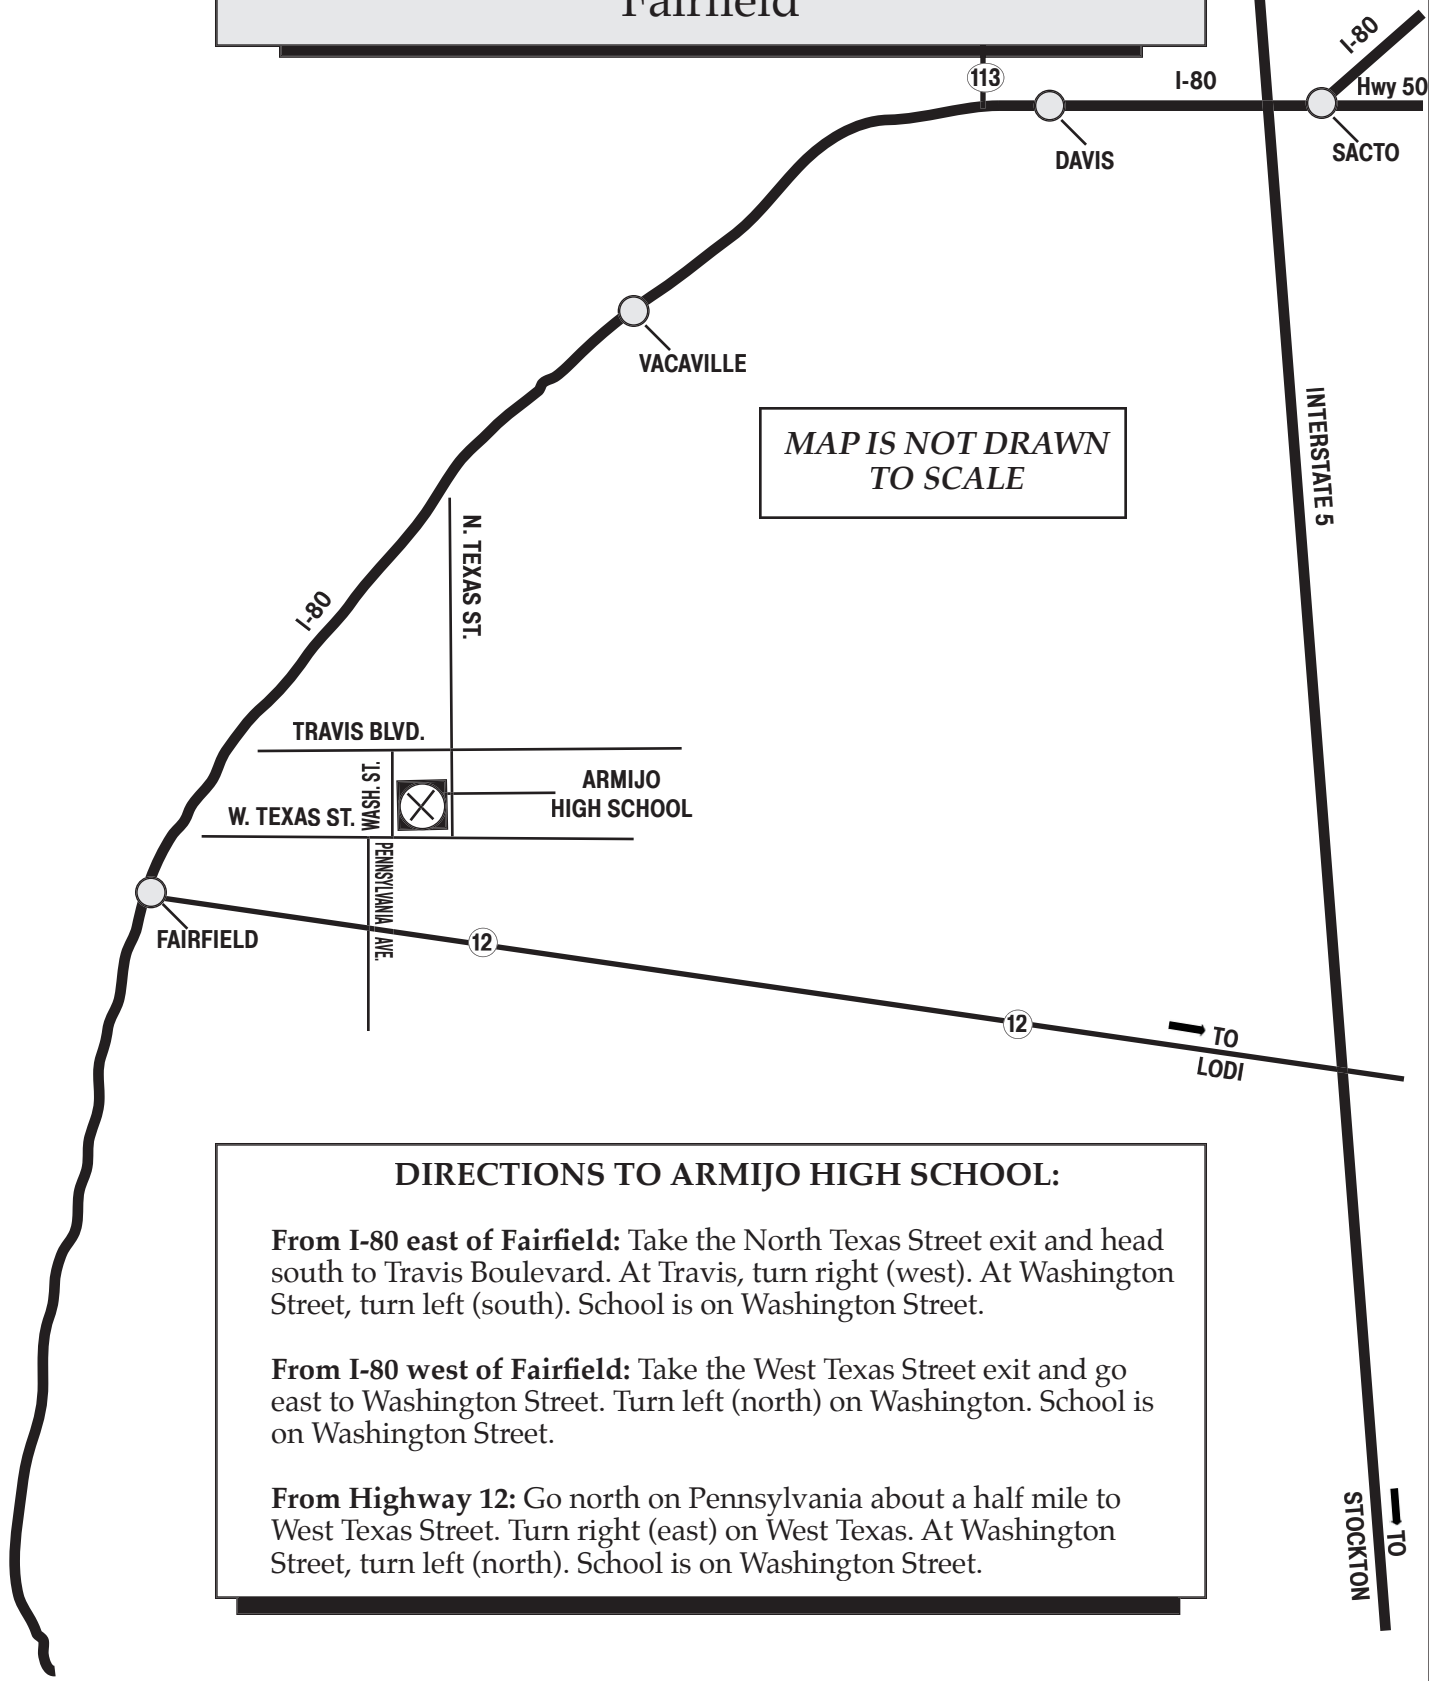

ARMIJO HIGH SCHOOL

824 Washington Street
Fairfield

MAP IS NOT DRAWN
TO SCALE

DIRECTIONS TO ARMIJO HIGH SCHOOL:

From I-80 east of Fairfield: Take the North Texas Street exit and head south to Travis Boulevard. At Travis, turn right (west). At Washington Street, turn left (south). School is on Washington Street.

From I-80 west of Fairfield: Take the West Texas Street exit and go east to Washington Street. Turn left (north) on Washington. School is on Washington Street.

From Highway 12: Go north on Pennsylvania about a half mile to West Texas Street. Turn right (east) on West Texas. At Washington Street, turn left (north). School is on Washington Street.

TO
STOCKTON