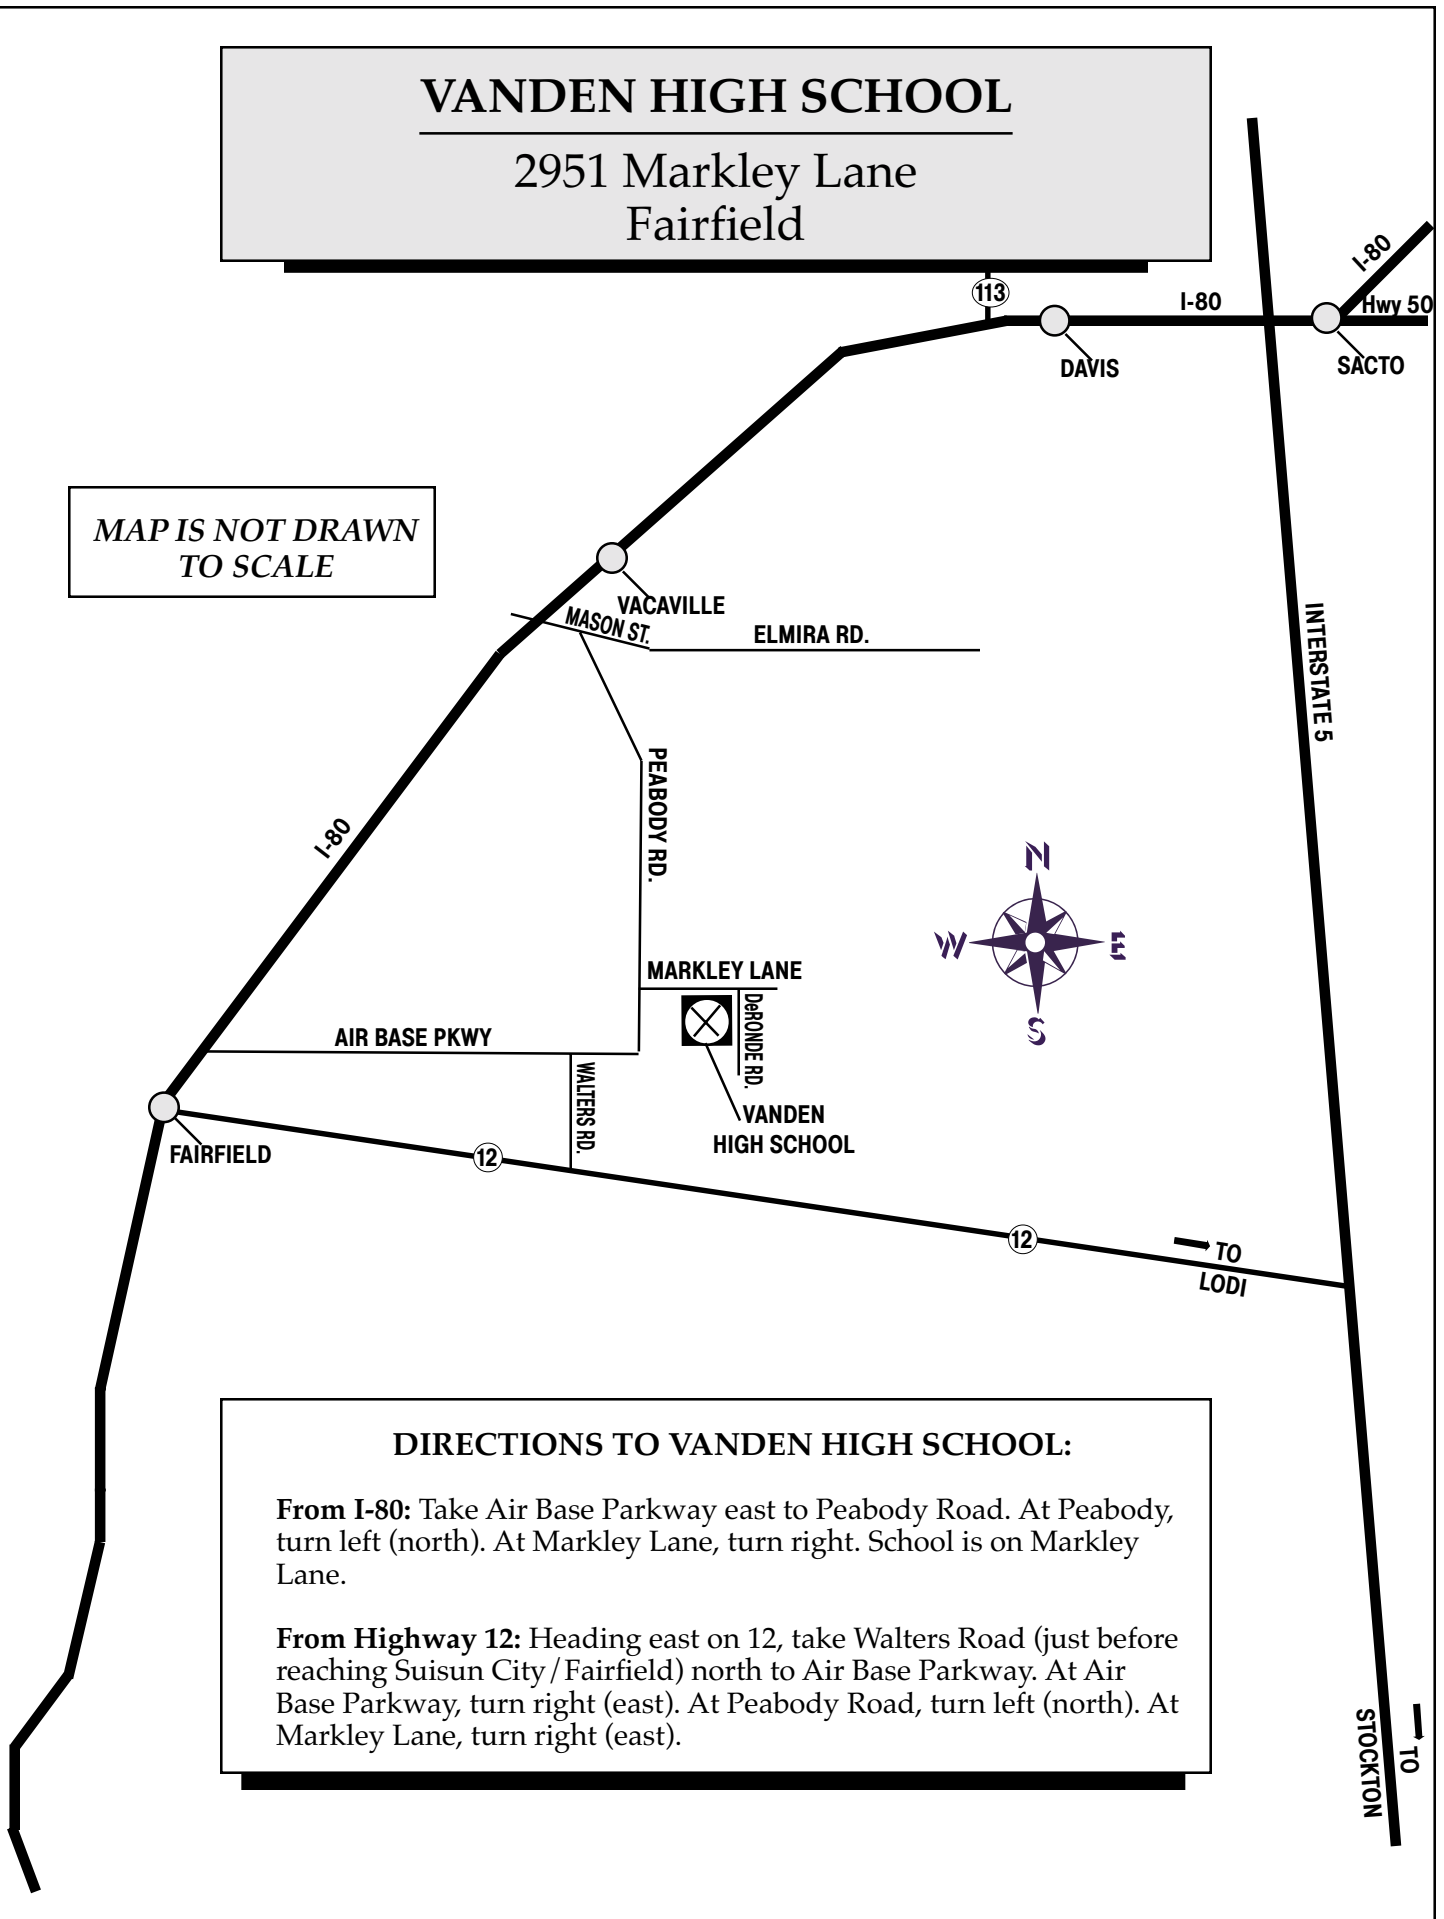

VANDEN HIGH SCHOOL

2951 Markley Lane
Fairfield

MAP IS NOT DRAWN
TO SCALE

DIRECTIONS TO VANDEN HIGH SCHOOL:

From I-80: Take Air Base Parkway east to Peabody Road. At Peabody, turn left (north). At Markley Lane, turn right. School is on Markley Lane.

From Highway 12: Heading east on 12, take Walters Road (just before reaching Suisun City/Fairfield) north to Air Base Parkway. At Air Base Parkway, turn right (east). At Peabody Road, turn left (north). At Markley Lane, turn right (east).